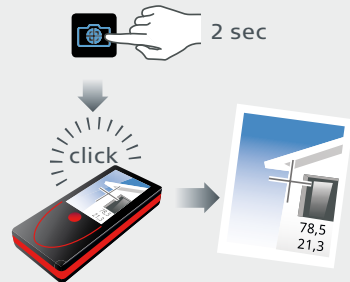

Memory

More results

Take photo

Laser class 2
in acc. with IEC 60825-1

www.disto.com

? Helpfunctions

Pointfinder

Take screen shot