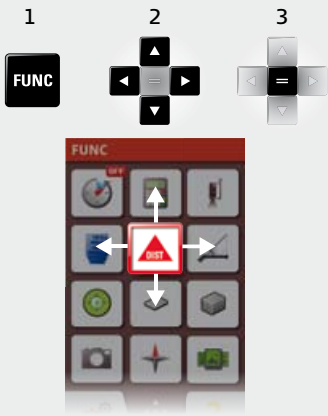

Settings

- Tilt units
- Distance units
- Beep
- Digital level
- Keypad lock
- Bluetooth® Smart
- Tilt calibration
- Favorites
- Illumination
- Date and Time
- Compass adjustment
- Touch screen
- Offset
- Reset
- Information

Personalized favorites

- or 2 sec.
-
- 2 sec.

Charging

Operation

- ON
- Measure
- OFF 2 sec.

Endpiece

Overview

- Status Bar/Level
- Reference
- Active Function
- Main Line (Result)
- Selection keys linked to the symbol above
- ON/DIST
- Pointfinder (viewscreen)
- Function Screen
- Navigation
- Clear/Off
- Add/Subtract

Unlock keypad

-
- Within 2 sec.

Quick Start

Leica DISTO™ D810 touch

- when it has to be right

Leica
Geosystems

(Navigate) Functions

Reference/settings

Memory

More results

Take photo

Laser class 2
in acc. with IEC 60825-1

www.disto.com

? Helpfunctions

Pointfinder

Take screen shot