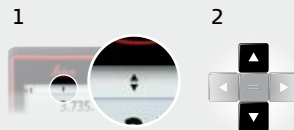

More results