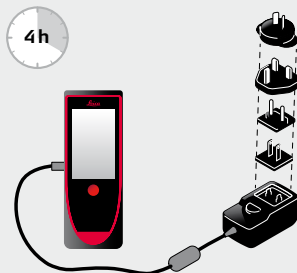

Settings

- Tilt units
- Distance units
- Beep
- Digital level
- Keypad lock
- Bluetooth® Smart
- Tilt calibration
- Favorites
- Illumination
- Date and Time
- Compass adjustment
- Touch screen
- Offset
- Reset
- Information

Personalized favorites

- or 2 sec.
-
- 2 sec.

Charging

Operation

- ON
- Measure
- OFF 2 sec.

Endpiece

Overview

- Status Bar/Level
- Reference
- Active Function
- Main Line (Result)
- Selection keys linked to the symbol above
- ON/DIST
- Pointfinder (viewscreen)
- Function Screen
- Navigation
- Clear/Off
- Add/Subtract

Unlock keypad

-
- Within 2 sec.

Quick Start

Leica DISTO™ D810 touch

- when it has to be right

Leica
Geosystems

(Navigate) Functions

Reference/settings