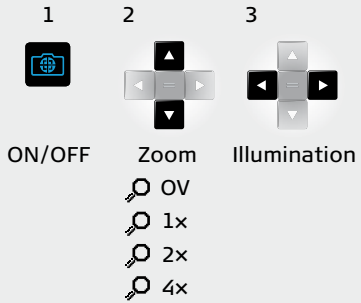

Memory

More results

Take photo

Laser class 2
in acc. with IEC 60825-1

www.disto.com

? Helpfunctions

Pointfinder

Take screen shot