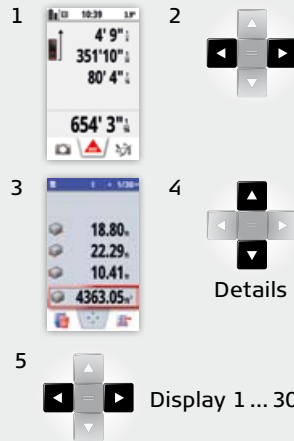

Personalized favorites

- or 2 sec.
-
- 2 sec.

Charging

Operation

- ON
- Measure
- OFF 2 sec.

Endpiece

Overview

- Status Bar/Level
- Reference
- Active Function
- Main Line (Result)
- Selection keys linked to the symbol above
- ON/DIST
- Pointfinder (viewscreen)
- Function Screen
- Navigation
- Clear/Off
- Add/Subtract

Memory

More results

Take photo

Laser class 2
in acc. with IEC 60825-1

www.disto.com

? Helpfunctions

Pointfinder

Take screen shot