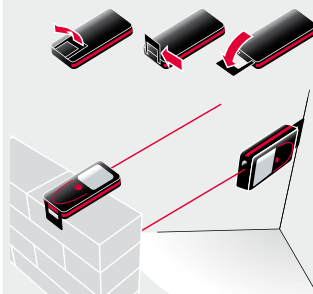

Personalized favorites

- or 2 sec.
-
- 2 sec.

Charging

Operation

- ON
- Measure
- OFF 2 sec.

Endpiece

Overview

- Status Bar/Level
- Reference
- Active Function
- Main Line (Result)
- Selection keys linked to the symbol above
- ON/DIST
- Pointfinder (viewscreen)
- Function Screen
- Navigation
- Clear/Off
- Add/Subtract

Unlock keypad

-
- Within 2 sec.

Quick Start

Leica DISTO™ D810 touch

- when it has to be right

Leica
Geosystems

(Navigate) Functions

Reference/settings