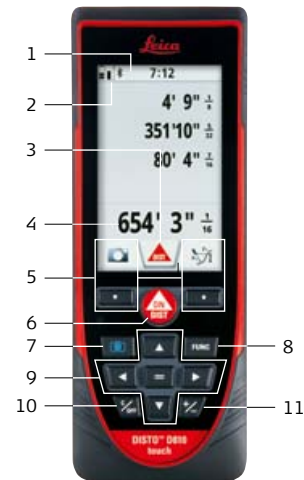

Quick Start

Leica DISTO™ D810 touch

- when it has to be right

Leica
Geosystems