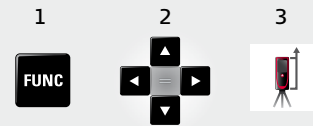

Personalized favorites

- or 2 sec.
-
- 2 sec.

Charging

Operation

- ON
- Measure
- OFF 2 sec.

Endpiece

Overview

- Status Bar/Level
- Reference
- Active Function
- Main Line (Result)
- Selection keys linked to the symbol above
- ON/DIST
- Pointfinder (viewscreen)
- Function Screen
- Navigation
- Clear/Off
- Add/Subtract

Unlock keypad

-
- Within 2 sec.

Quick Start

Leica DISTO™ D810 touch

- when it has to be right

Leica
Geosystems

(Navigate) Functions

Reference/settings

Memory

More results

Take photo

Laser class 2
in acc. with IEC 60825-1

www.disto.com

? Helpfunctions

Pointfinder

Take screen shot