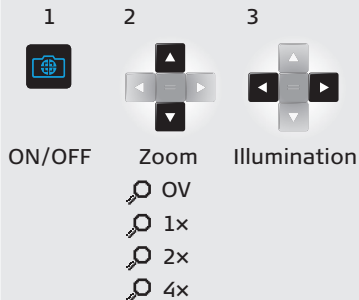

Personalized favorites

- or 2 sec.
-
- 2 sec.

Operation

- ON
- Measure
- OFF 2 sec.

Charging

Smart Base

Overview

- Status Bar/Level
- Reference
- Active Function
- Main Line (Result)
- Selection keys linked to the symbol above
- ON/DIST
- Pointfinder (viewscreen)
- Function Screen
- Navigation
- Clear/Off
- Add/Subtract

Unlock keypad

-
- Within 2 sec.

Quick Start

Leica DISTO™ S910

- when it has to be right

Leica
Geosystems

(Navigate) Functions

Reference/settings

Memory

More results

Pointfinder

Take photo

Take screen shot

? Helpfunctions

Laser class 2
in acc. with IEC 60825-1

www.disto.com