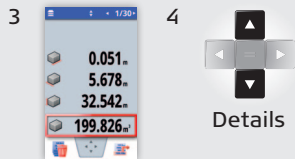

Personalized favorites

- or 2 sec.
-
- 2 sec.

Operation

- ON
- Measure
- OFF 2 sec.

Charging

Smart Base

Overview

- Status Bar/Level
- Reference
- Active Function
- Main Line (Result)
- Selection keys linked to the symbol above
- ON/DIST
- Pointfinder (viewscreen)
- Function Screen
- Navigation
- Clear/Off
- Add/Subtract

Memory

More results

Pointfinder

Take photo

Take screen shot

? Helpfunctions

Laser class 2
in acc. with IEC 60825-1

www.disto.com