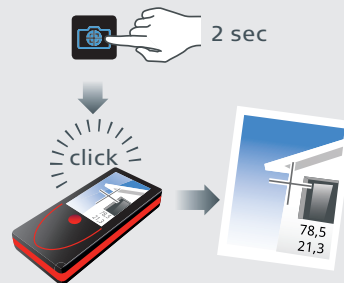

Settings

- Tilt units
- Distance units
- Beep
- Digital level
- Keypad lock
- Bluetooth® Smart, WLAN
- Tilt calibration
- Favorites
- Illumination
- Date and Time
- Compass adjustment
- Touch screen
- Offset
- Reset
- Information
- Levelling alert

Memory

More results

Pointfinder

Take photo

Take screen shot

? Helpfunctions

Laser class 2
in acc. with IEC 60825-1

www.disto.com