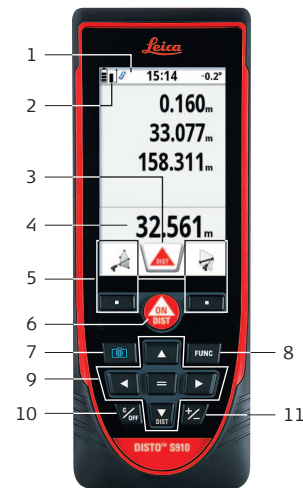

Settings

- Tilt units
- Distance units
- Beep
- Digital level
- Keypad lock
- Bluetooth® Smart, WLAN
- Tilt calibration
- Favorites
- Illumination
- Date and Time
- Compass adjustment
- Touch screen
- Offset
- Reset
- Information
- Levelling alert

Personalized favorites

- or 2 sec.
-
- 2 sec.

Operation

- ON
- Measure
- OFF 2 sec.

Charging

Smart Base

Overview

- Status Bar/Level
- Reference
- Active Function
- Main Line (Result)
- Selection keys linked to the symbol above
- ON/DIST
- Pointfinder (viewscreen)
- Function Screen
- Navigation
- Clear/Off
- Add/Subtract

Unlock keypad

-
- Within 2 sec.

Quick Start

Leica DISTO™ S910

- when it has to be right

Leica
Geosystems

(Navigate) Functions

Reference/settings

Memory

More results

Pointfinder

Take photo

Take screen shot

? Helpfunctions

Laser class 2
in acc. with IEC 60825-1

www.disto.com