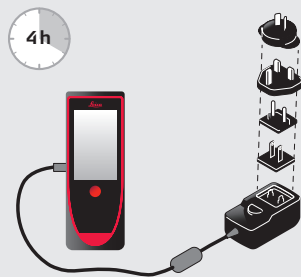

Settings

- Tilt units
- Distance units
- Beep
- Digital level
- Keypad lock
- Bluetooth® Smart, WLAN
- Tilt calibration
- Favorites
- Illumination
- Date and Time
- Compass adjustment
- Touch screen
- Offset
- Reset
- Information
- Levelling alert

Personalized favorites

- or 2 sec.
-
- 2 sec.

Operation

- ON
- Measure
- OFF 2 sec.

Charging

Smart Base

Overview

- Status Bar/Level
- Reference
- Active Function
- Main Line (Result)
- Selection keys linked to the symbol above
- ON/DIST
- Pointfinder (viewscreen)
- Function Screen
- Navigation
- Clear/Off
- Add/Subtract

Unlock keypad

-
- Within 2 sec.

Quick Start

Leica DISTO™ S910

- when it has to be right

Leica
Geosystems

(Navigate) Functions

Reference/settings