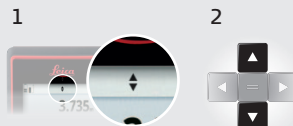

More results